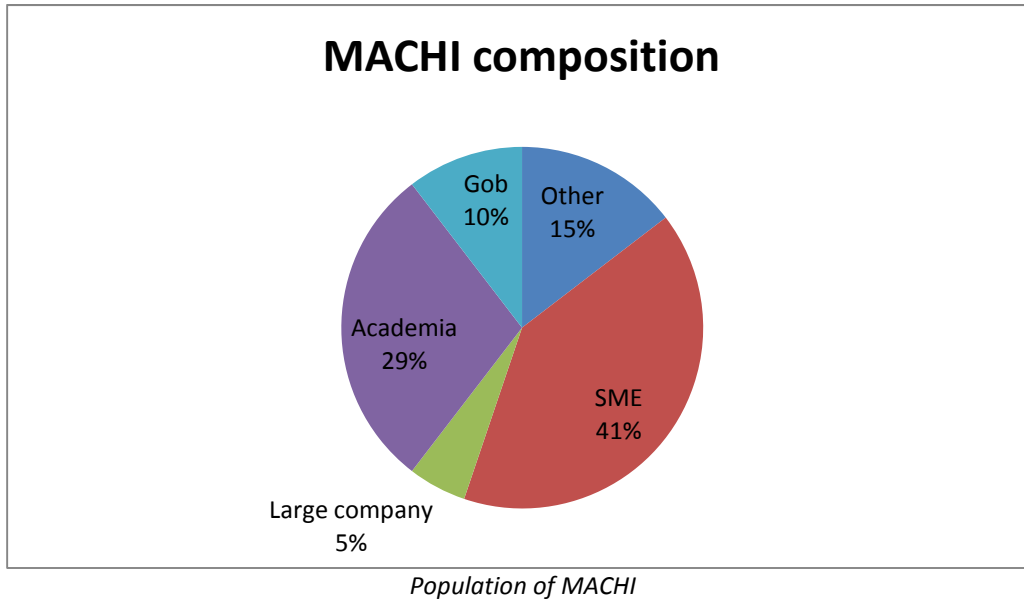

LIST OF MEMBERS:

1	ACTI	Other	Marcos Rivas
2	ACTI	Other	Ciudad, Raul
3	ACTI	Other	Furhman, Verena
4	ACTI	Other	Ramirez, Silvia
5	ACTI	Other	Roman, Marcelo
6	Addere	SME	Gerardo Rivas Perwitz
7	Adexus	SME	Carrasco, Francisco
8	Agencia Espacial Chilena	GOB	Miglioranza, Eliana
9	AIE	Other	Gerardo Rivas Perwitz
10	AIE	Other	Garcia, Rodolfo
11	AIE	Other	Gonzalez, Maria Paz
12	AIE	Other	Valenzuela, Manuel
13	AXYS SA	SME	Urzua, Alvaro
14	Cámara de Comercio de Madrid e IFEMA en Chile	Other	Aguado, María
15	Centro Avanzado de Tecnología para la Minería, Universidad de Chile	Academia	Ruiz-del-Solar, Javier
16	Centro de Investigación Minera y Metalúrgica	Academia	Peña, Claudia
17	CEPAL	Other	Bercovich, Nestor
18	Ciclo 2	SME	Solis, Ricardo
19	CLARO	Large company	Hugo Muñoz
20	Colegio de Ingenieros	Other	Diaz Puentes/ Barreras
21	CONICyT	GOB	Pope, Cristina
22	CONICYT	GOB	Waltermann, Astrid